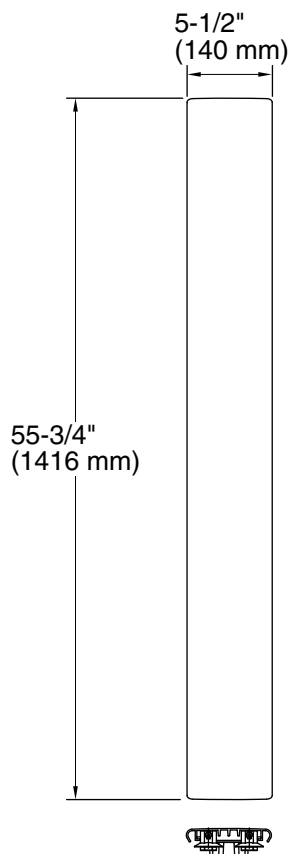

Features

- For use with the K-9928 or K-9996 Groove acrylic shower base.

Material

- Aluminum.

Recommended Products/Accessories

- K-9925 48" x 36" single-threshold shower base
- K-9998 48" x 48" Single-threshold rear center
- K-23723 Faucet cleaner

	SH	Bright Silver
---	----	---------------

Technical Information

All product dimensions are nominal.

Material: Aluminum

Notes

Install this product according to the installation guide.